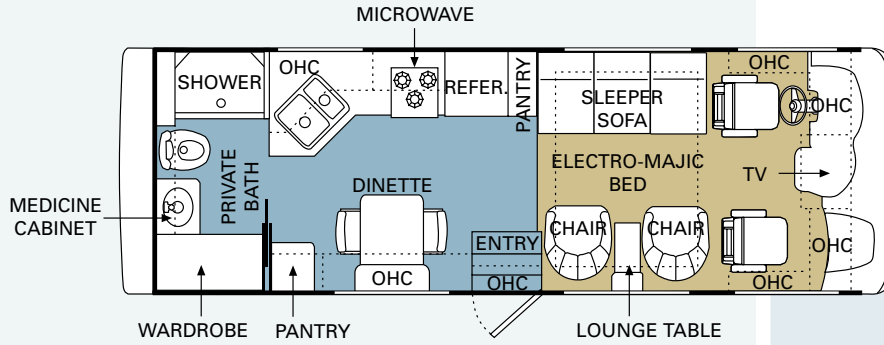

TREK 07 FLOORPLANS

TILE
CARPET

27RB