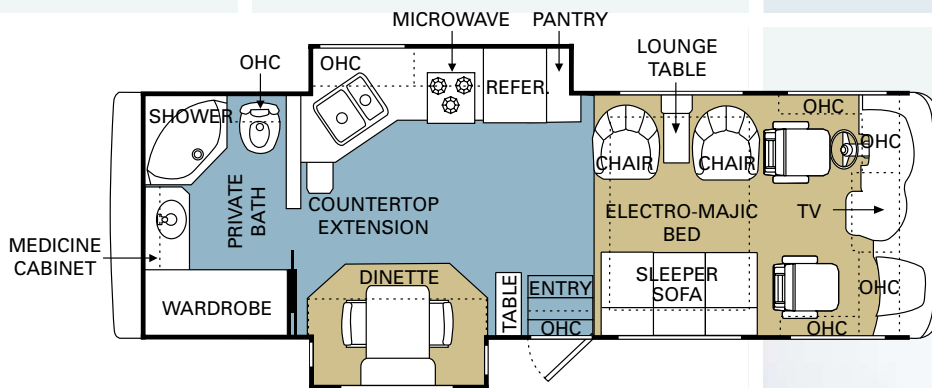

TREK 07 FLOORPLANS

TILE
CARPET

29RBD

Get out there with Safari.