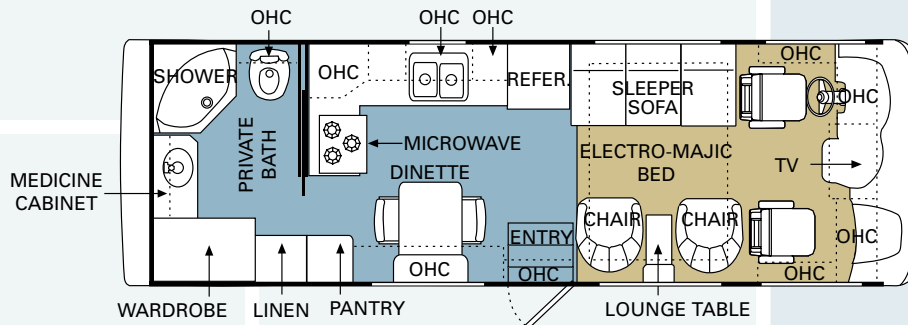

TREK 07 FLOORPLANS

TILE
CARPET

28RB2

Get out there with Safari.