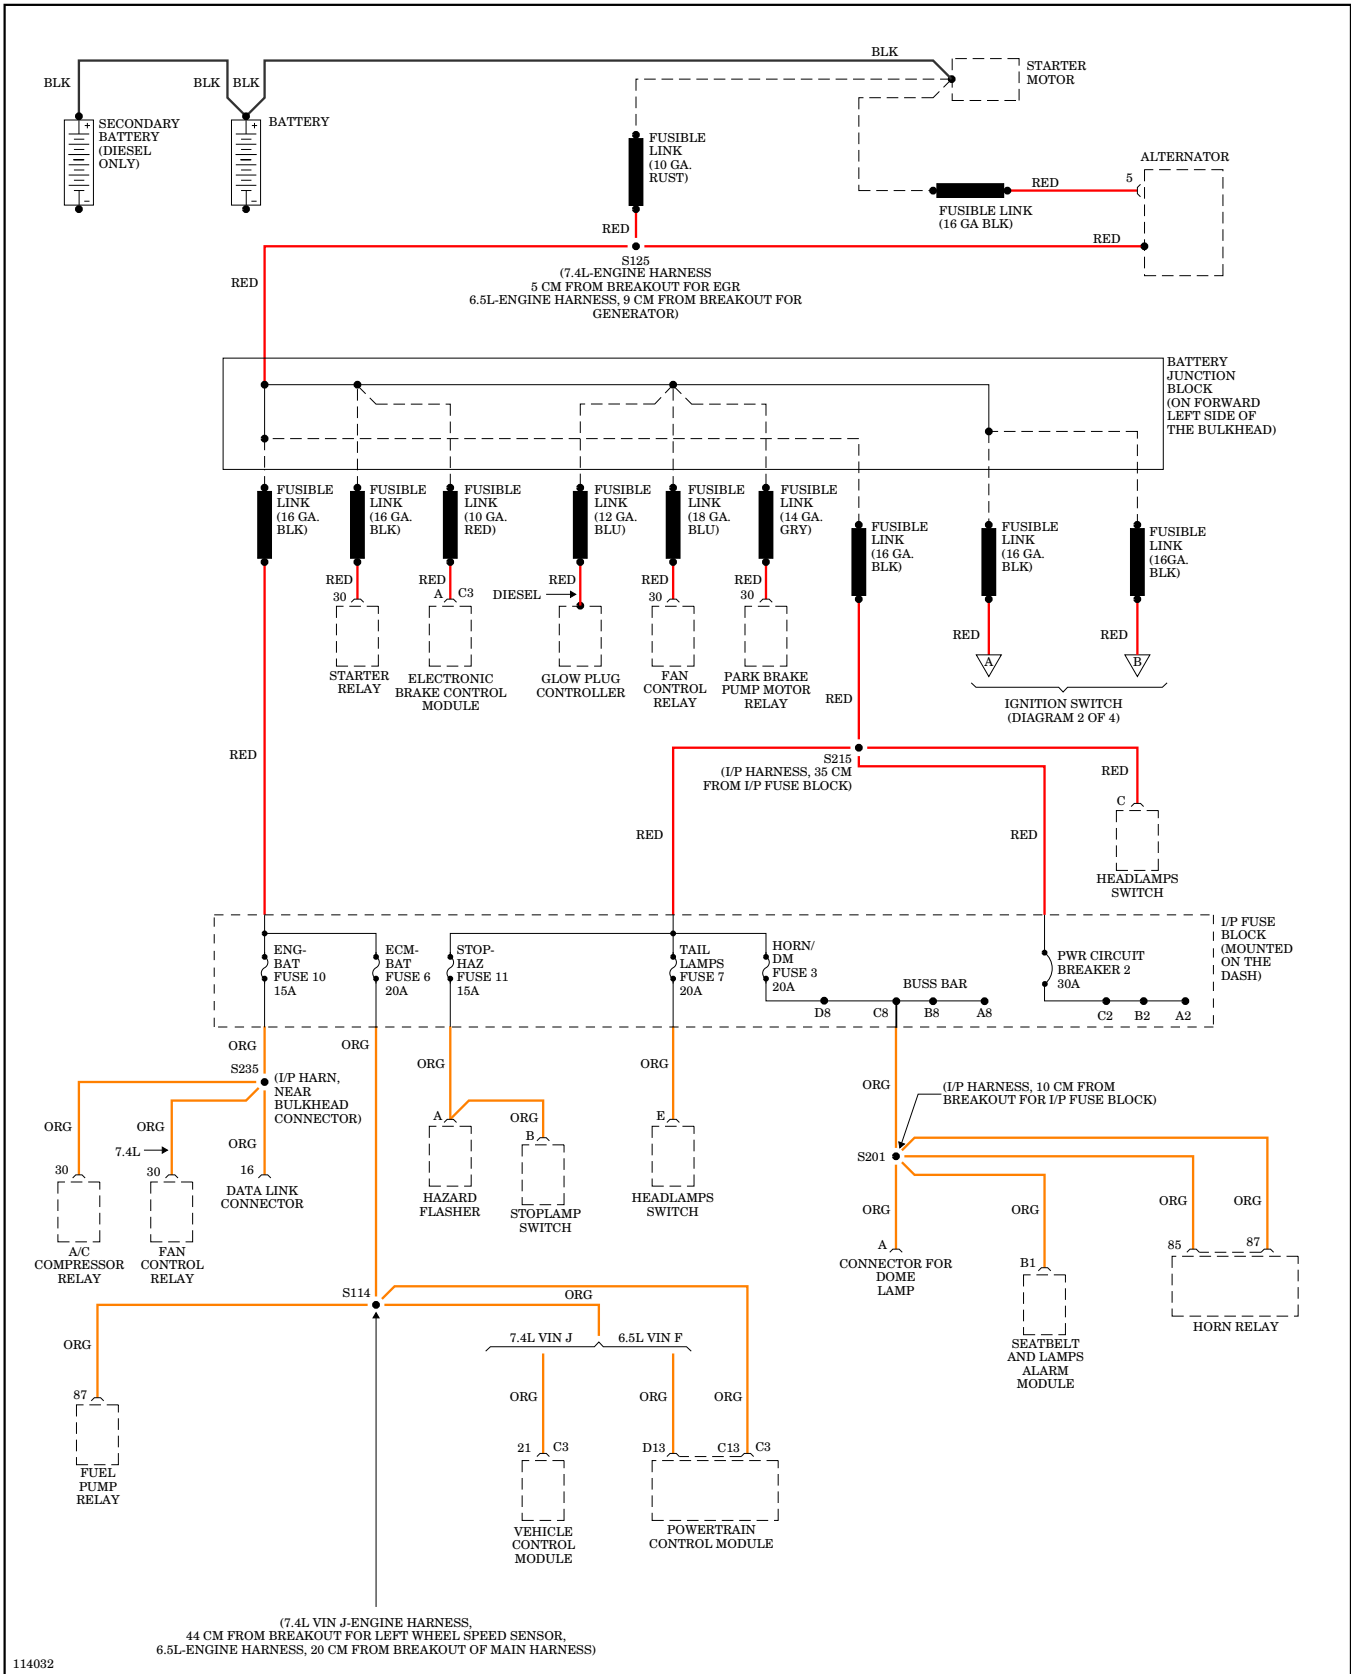

POWER DISTRIBUTION

114088

4.3L VIN W

5.7L VIN R

114092

Power Distribution Wiring Diagram, Commercial Chassis (4 of 4)

Power Distribution Wiring Diagram, Motor Home Chassis (1 of 4)

Power Distribution Wiring Diagram, Motor Home Chassis (2 of 4)

Power Distribution Wiring Diagram, Motor Home Chassis (3 of 4)