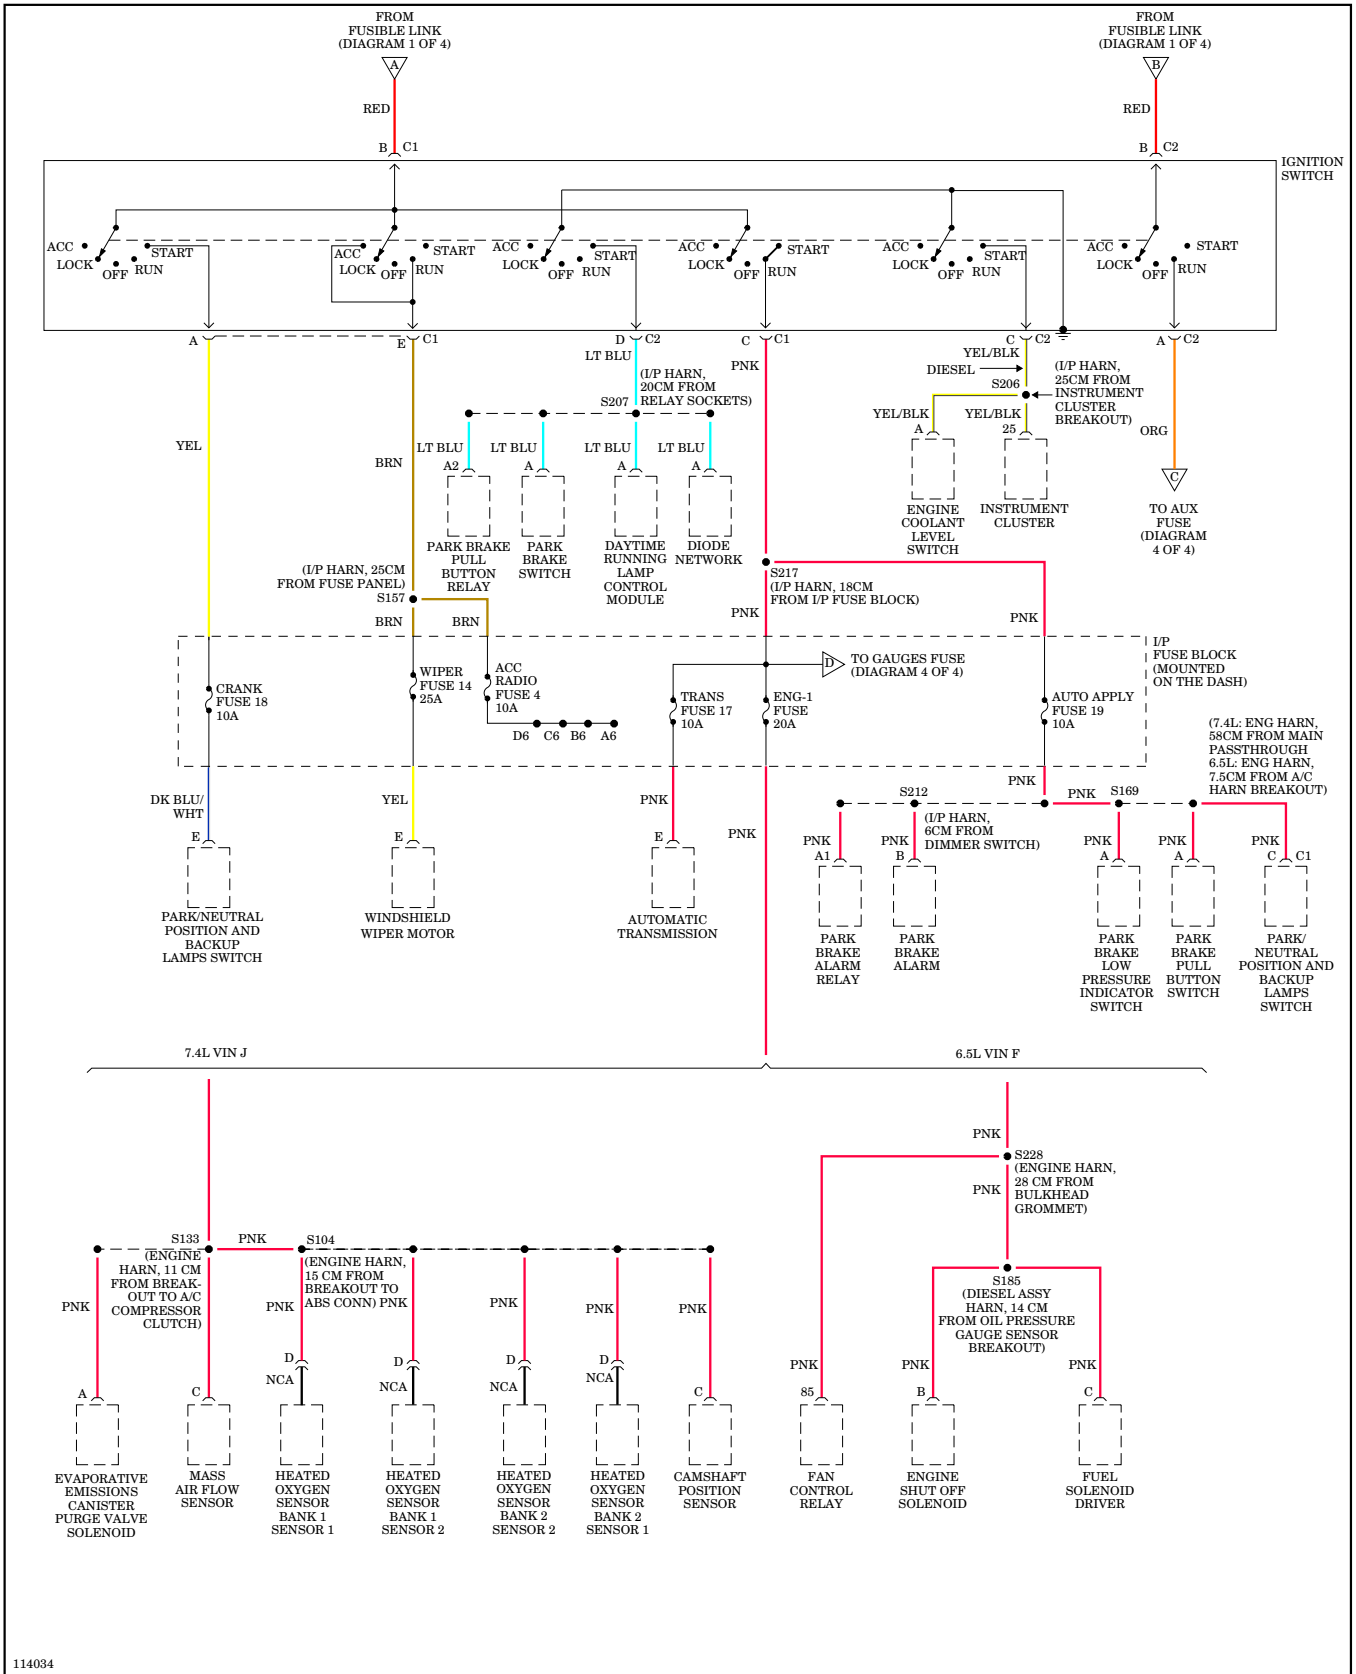

POWER DISTRIBUTION

114088

4.3L VIN W

5.7L VIN R

114092

Power Distribution Wiring Diagram, Commercial Chassis (4 of 4)

Power Distribution Wiring Diagram, Motor Home Chassis (1 of 4)

Power Distribution Wiring Diagram, Motor Home Chassis (2 of 4)

Power Distribution Wiring Diagram, Motor Home Chassis (3 of 4)