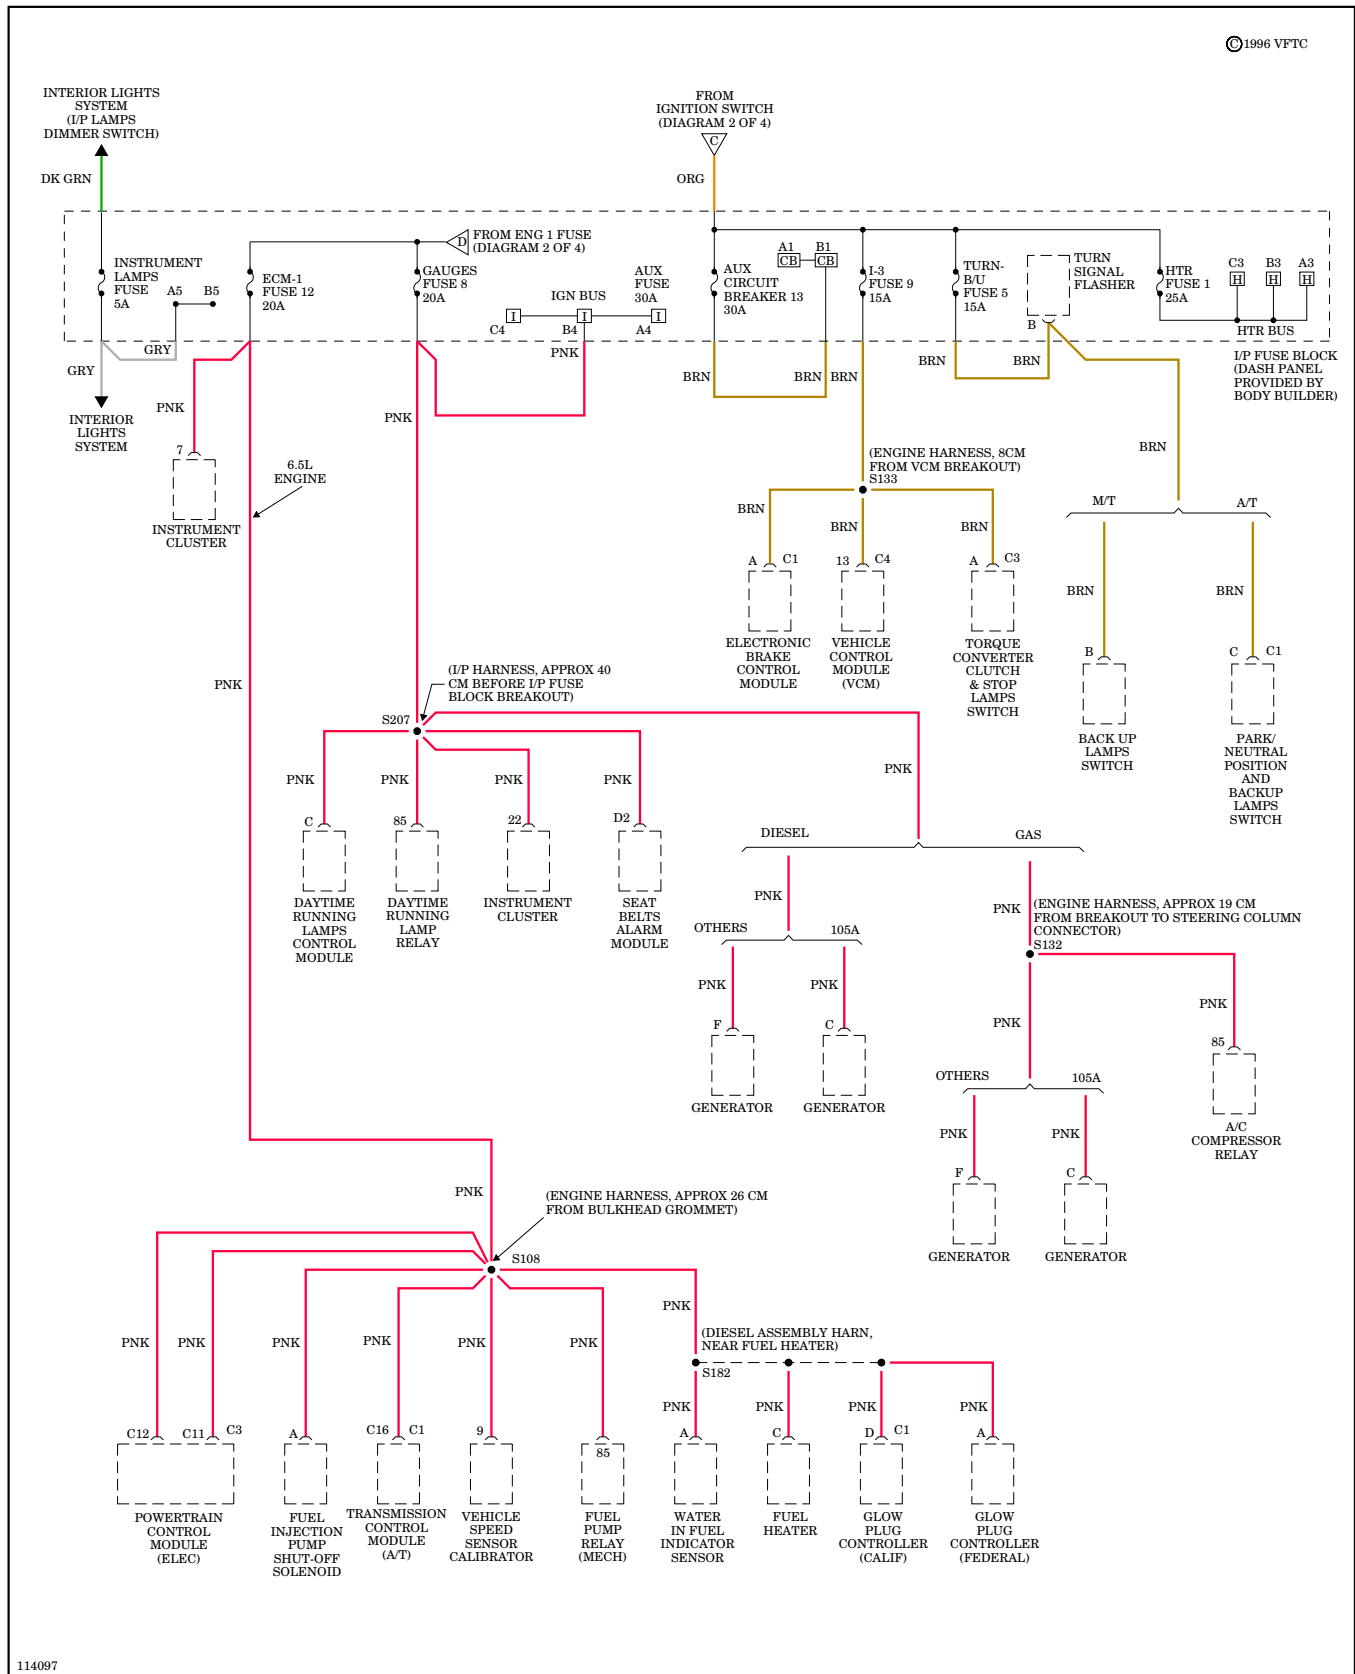

POWER DISTRIBUTION

114088

4.3L VIN W

5.7L VIN R

114092

Power Distribution Wiring Diagram, Commercial Chassis (4 of 4)

Power Distribution Wiring Diagram, Motor Home Chassis (1 of 4)

Power Distribution Wiring Diagram, Motor Home Chassis (2 of 4)

Power Distribution Wiring Diagram, Motor Home Chassis (3 of 4)