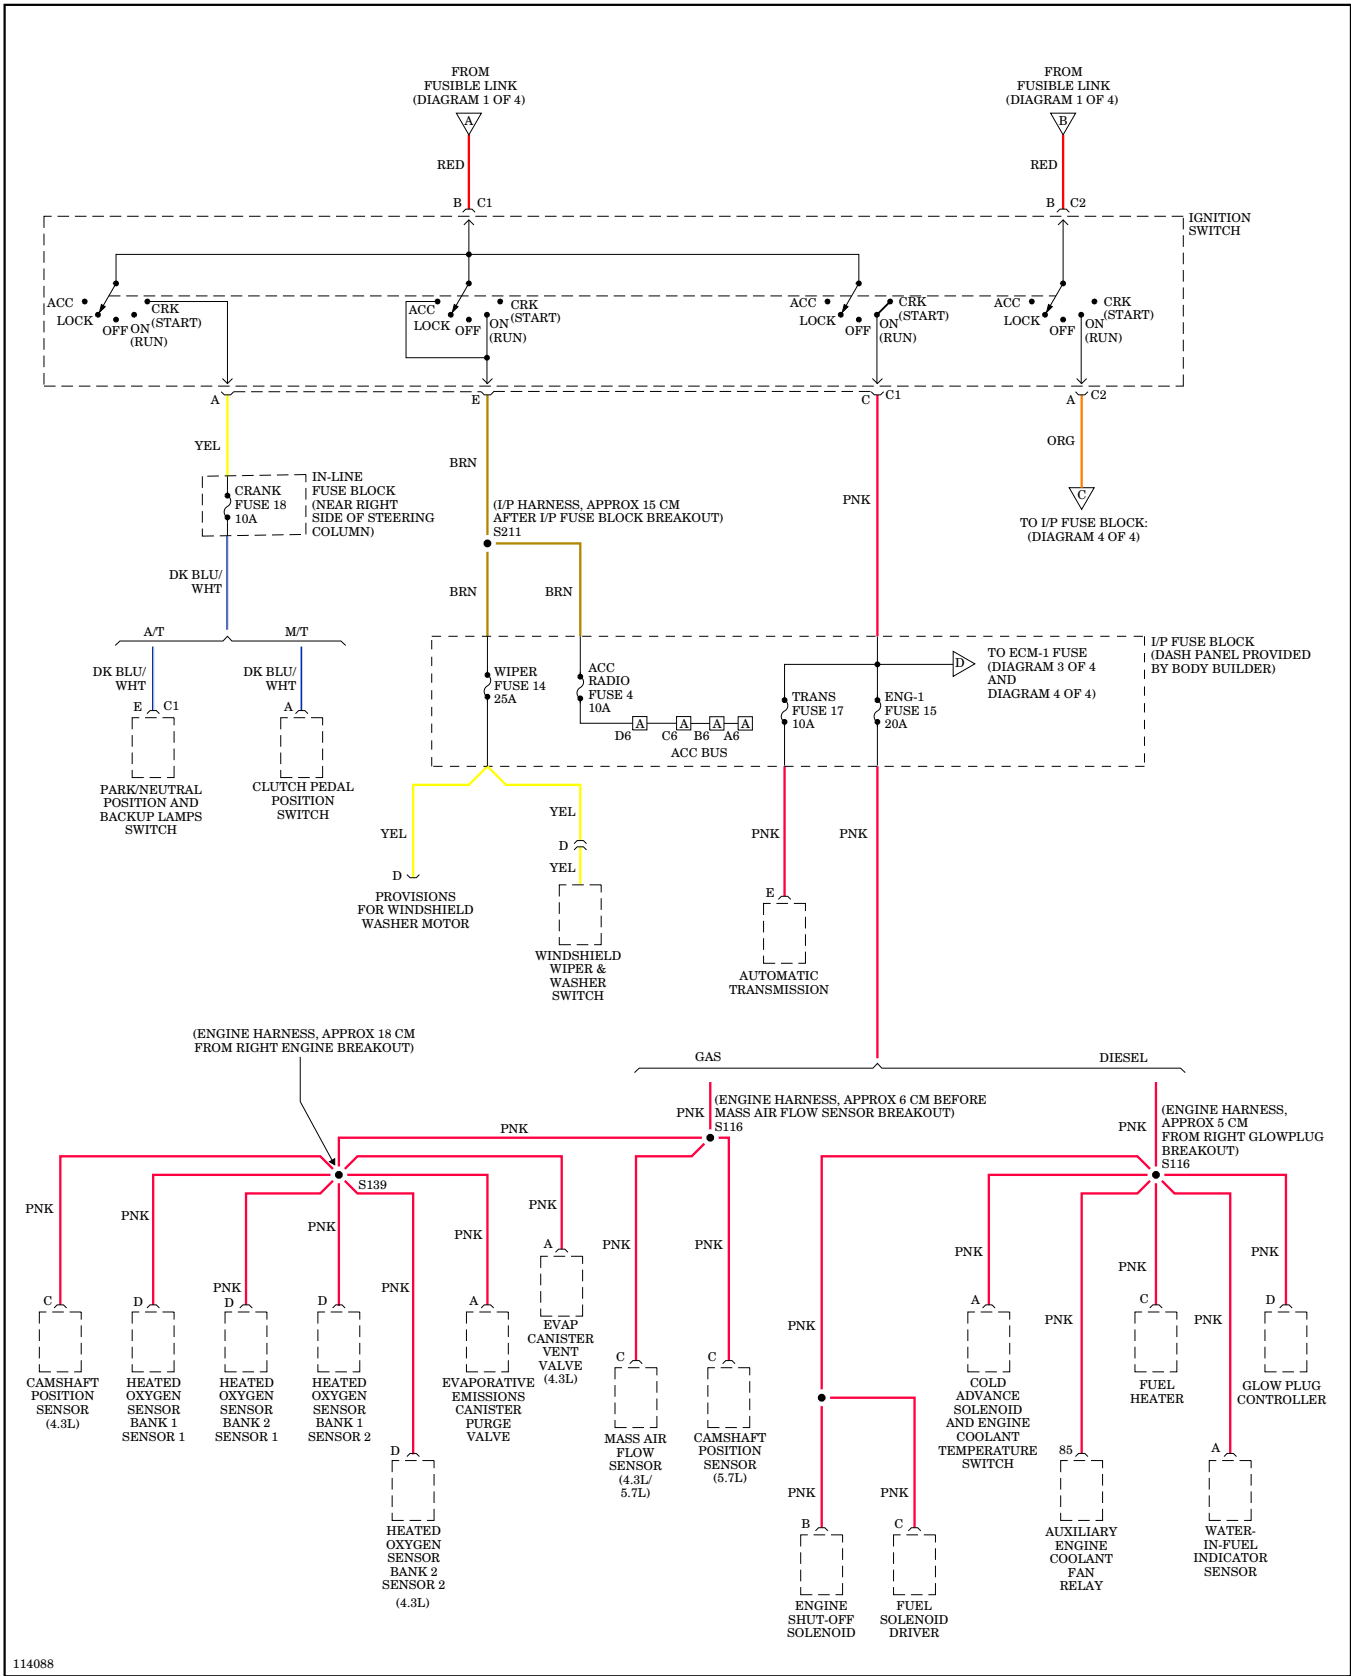

POWER DISTRIBUTION

114088

4.3L VIN W

5.7L VIN R

114092

Power Distribution Wiring Diagram, Commercial Chassis (4 of 4)

Power Distribution Wiring Diagram, Motor Home Chassis (1 of 4)

Power Distribution Wiring Diagram, Motor Home Chassis (2 of 4)

Power Distribution Wiring Diagram, Motor Home Chassis (3 of 4)