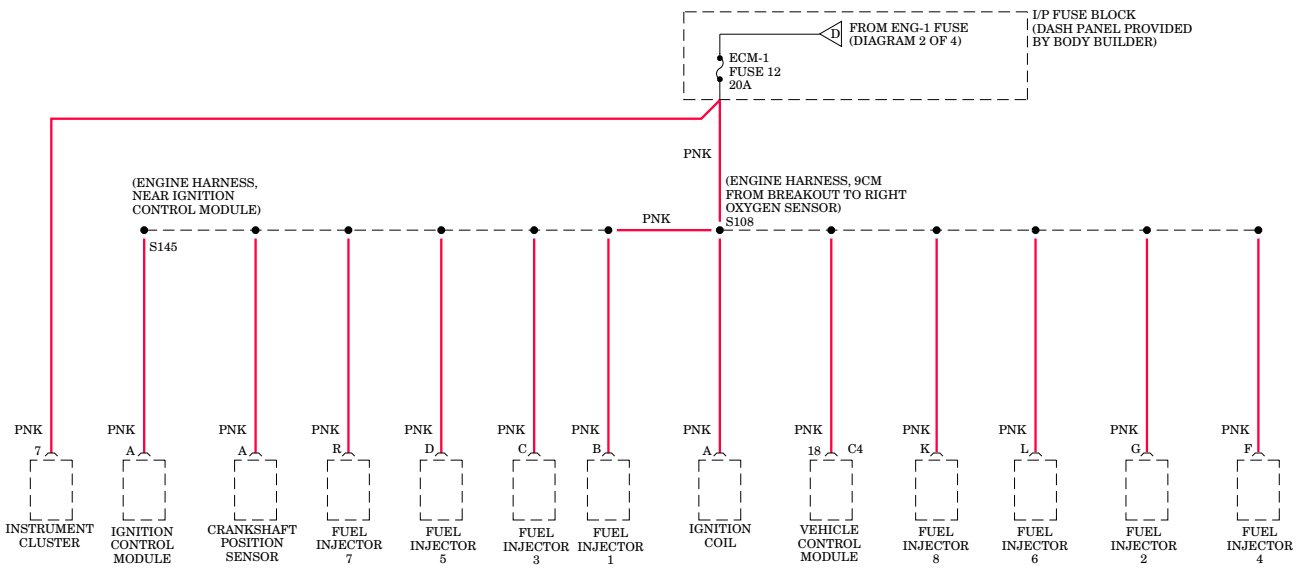

POWER DISTRIBUTION

114088

4.3L VIN W

5.7L VIN R

114092

Power Distribution Wiring Diagram, Commercial Chassis (4 of 4)

Power Distribution Wiring Diagram, Motor Home Chassis (1 of 4)

Power Distribution Wiring Diagram, Motor Home Chassis (2 of 4)