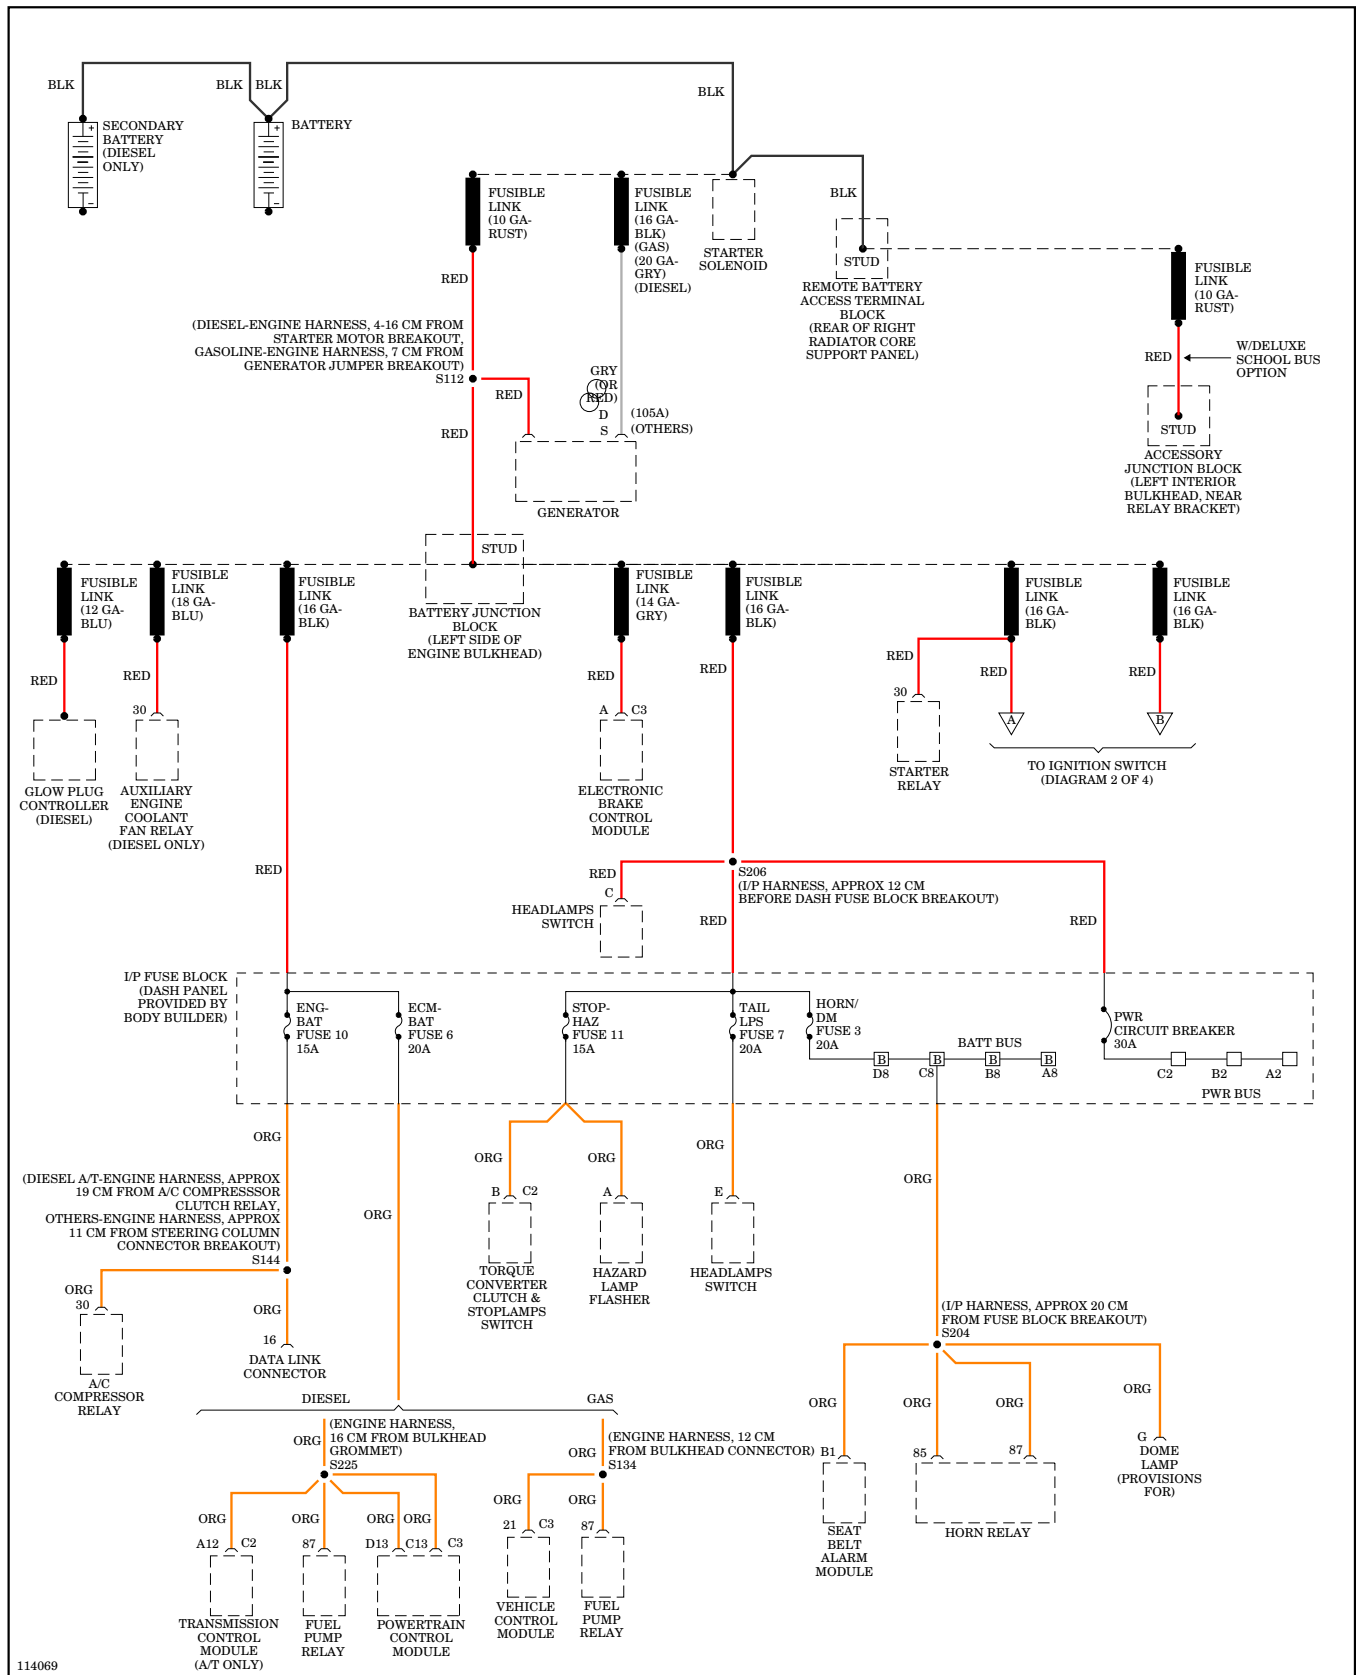

POWER DISTRIBUTION

114088

4.3L VIN W

5.7L VIN R

114092

Power Distribution Wiring Diagram, Commercial Chassis (4 of 4)

Power Distribution Wiring Diagram, Motor Home Chassis (1 of 4)

Power Distribution Wiring Diagram, Motor Home Chassis (2 of 4)

Power Distribution Wiring Diagram, Motor Home Chassis (3 of 4)