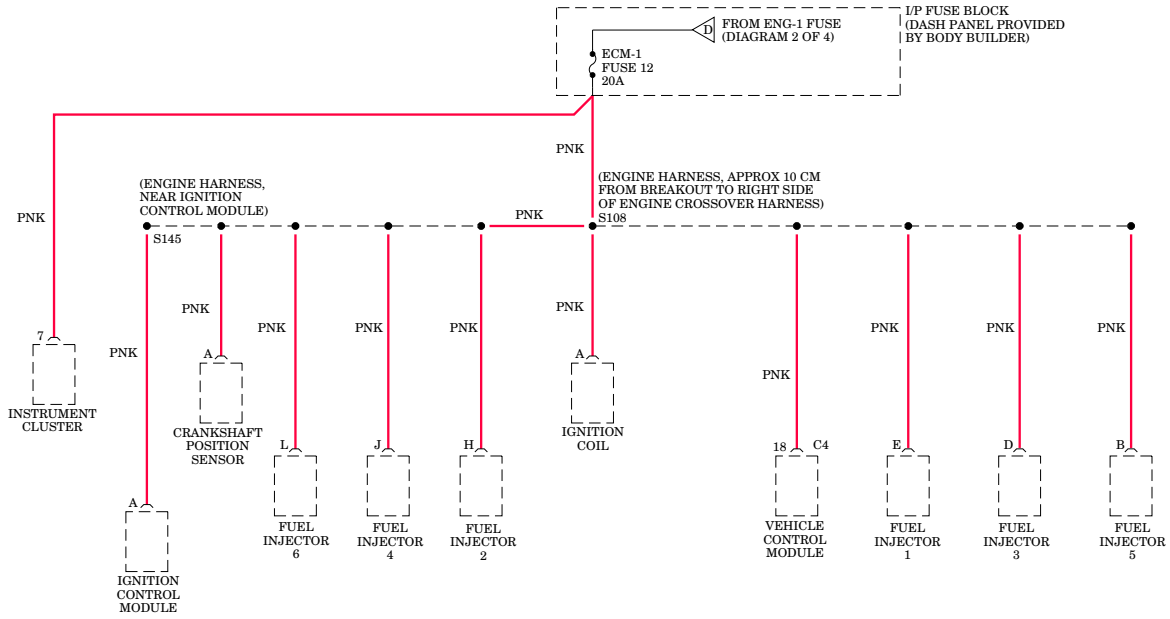

POWER DISTRIBUTION

114088

4.3L VIN W

5.7L VIN R

114092

Power Distribution Wiring Diagram, Commercial Chassis (4 of 4)

Power Distribution Wiring Diagram, Motor Home Chassis (1 of 4)

Power Distribution Wiring Diagram, Motor Home Chassis (2 of 4)

Power Distribution Wiring Diagram, Motor Home Chassis (3 of 4)