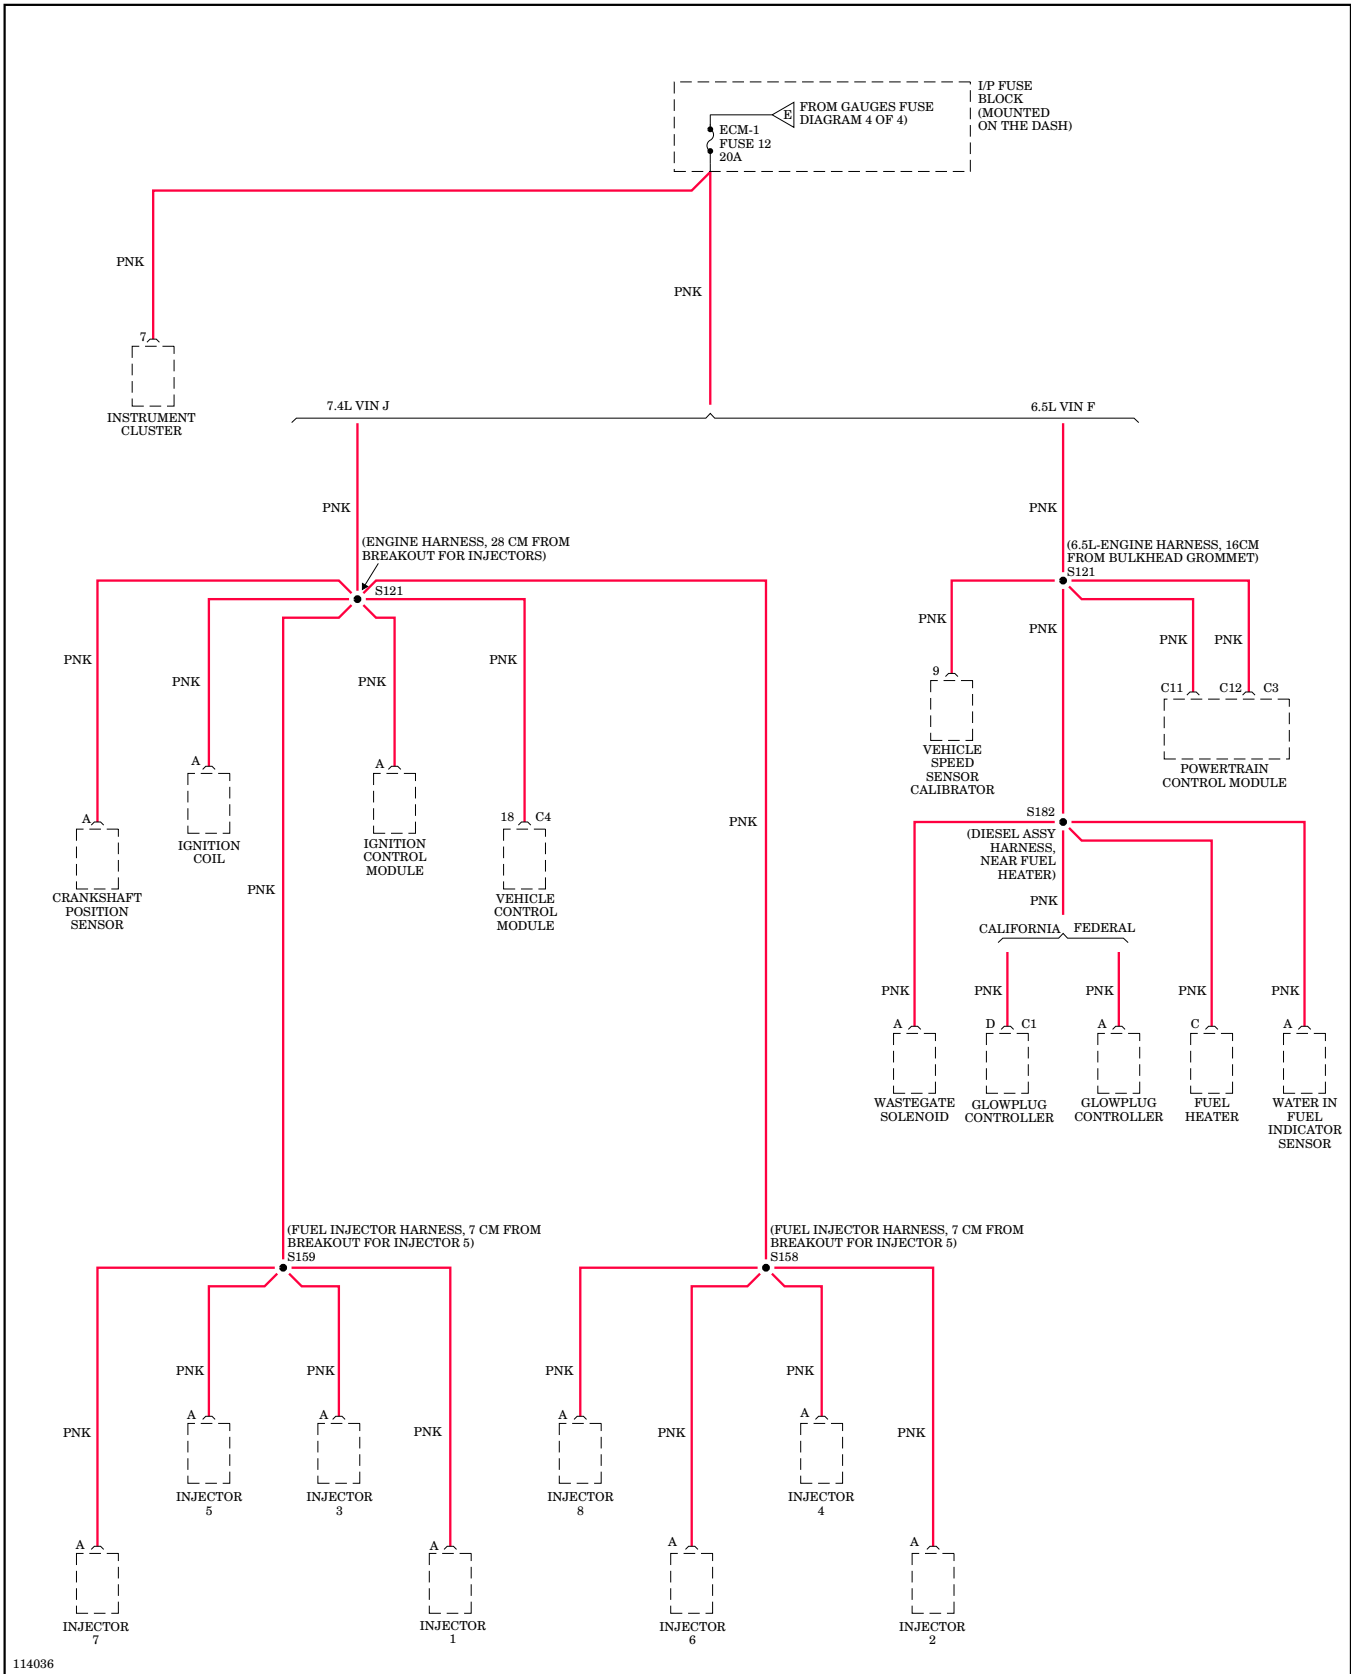

POWER DISTRIBUTION

114088

4.3L VIN W

5.7L VIN R

114092

Power Distribution Wiring Diagram, Commercial Chassis (4 of 4)

Power Distribution Wiring Diagram, Motor Home Chassis (1 of 4)

Power Distribution Wiring Diagram, Motor Home Chassis (2 of 4)

Power Distribution Wiring Diagram, Motor Home Chassis (3 of 4)